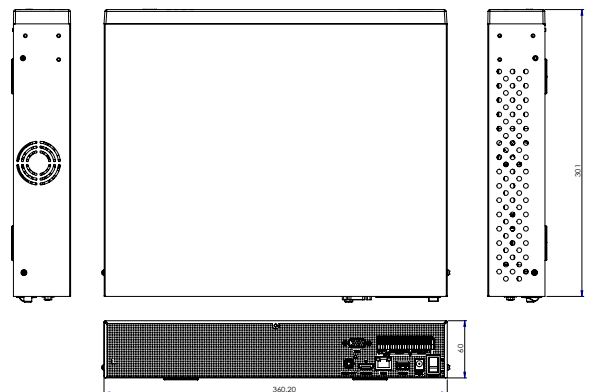

Dimensions

360 × 316 × 60 mm

16 CH 4K Standalone Network Video Recorder

IP video input	
Model	NVR5416
Supports	Network camera / ONVIF Profile S / DVR / NVR / Video encoder / Navigator
Input	16 CH
Resolution	4K / 5M / 4M / 3M / 1080P / 1.3M / 1M / 960H / D1 / VGA / CIF
Maximum Frame Rate	480 FPS